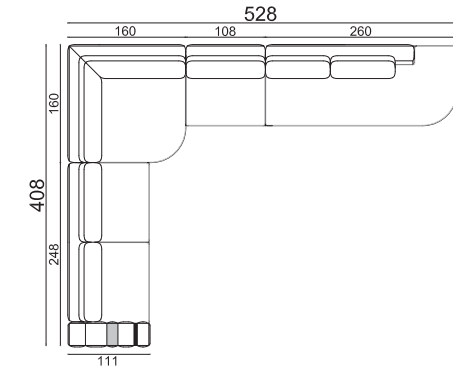

Art. Charisma sectional sofa cm 528 x 408 (208" x 161") with chaise lounge

design by Castello Lagravinese Studio

Charisma sectional sofa available in first grade leather, nubuk leather, lizard printed leather, velvet or suede fabric. Sofa seats and sides with double stitching in polyurethane foam wrapped in down feather. Base in light gold chrome stainless steel.

Size: cm 528W x 408D x 80H
Size: 208"W x 161"D x 31"½H