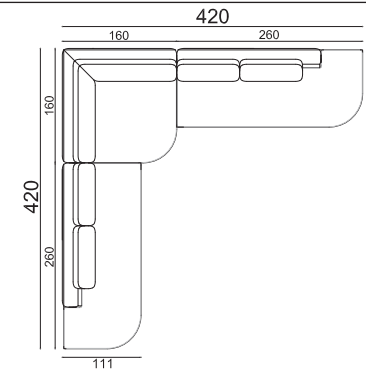

Art. Charisma sectional sofa cm 420 x 420 (165" x 165") with chaise lounge

design by Castello Lagravinese Studio

Charisma sectional sofa available in first grade leather, nubuk leather, lizard printed leather, velvet or suede fabric. Sofa seats and sides with double stitching in polyurethane foam wrapped in down feather. Base in light gold chrome stainless steel.

Size: cm 420W x 420D x 80H
Size: 165"W x 165"D x 31"½H