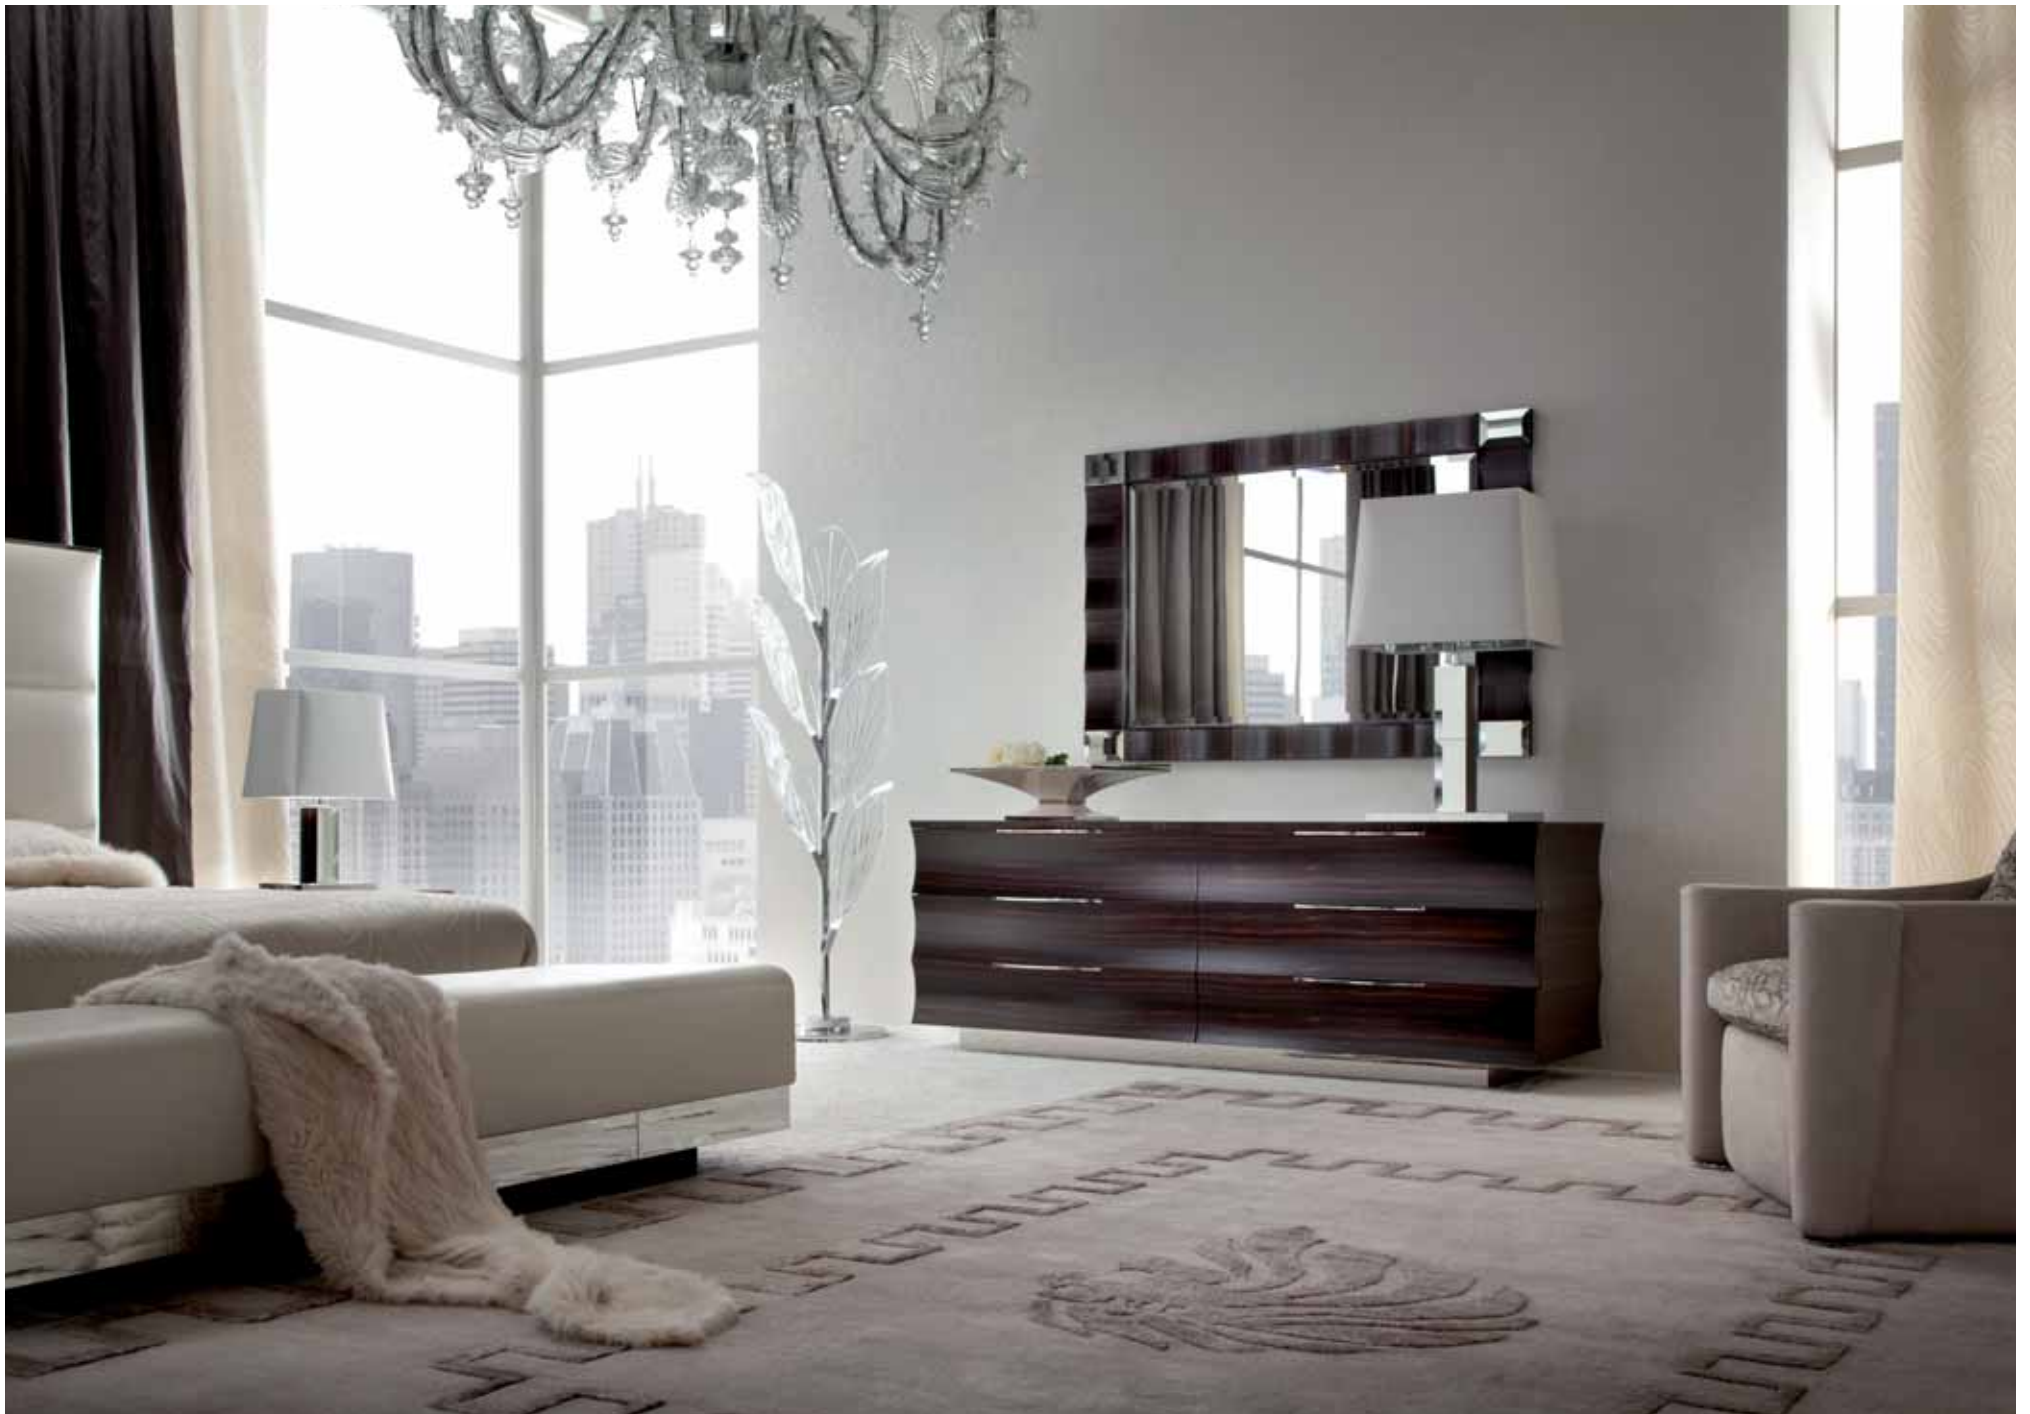

design: Giorgio Soressi

DINING ROOM

LIVING ROOM

ACCESSORIES

CERAMIC

BEDSPREAD

TECHNICAL DETAILS

Rectangular table in makassar ebony veneer with top in high gloss shining polyester and structure in satin finish. Fixed top with insert on the edges in beveled mirrors. Available in three different sizes: