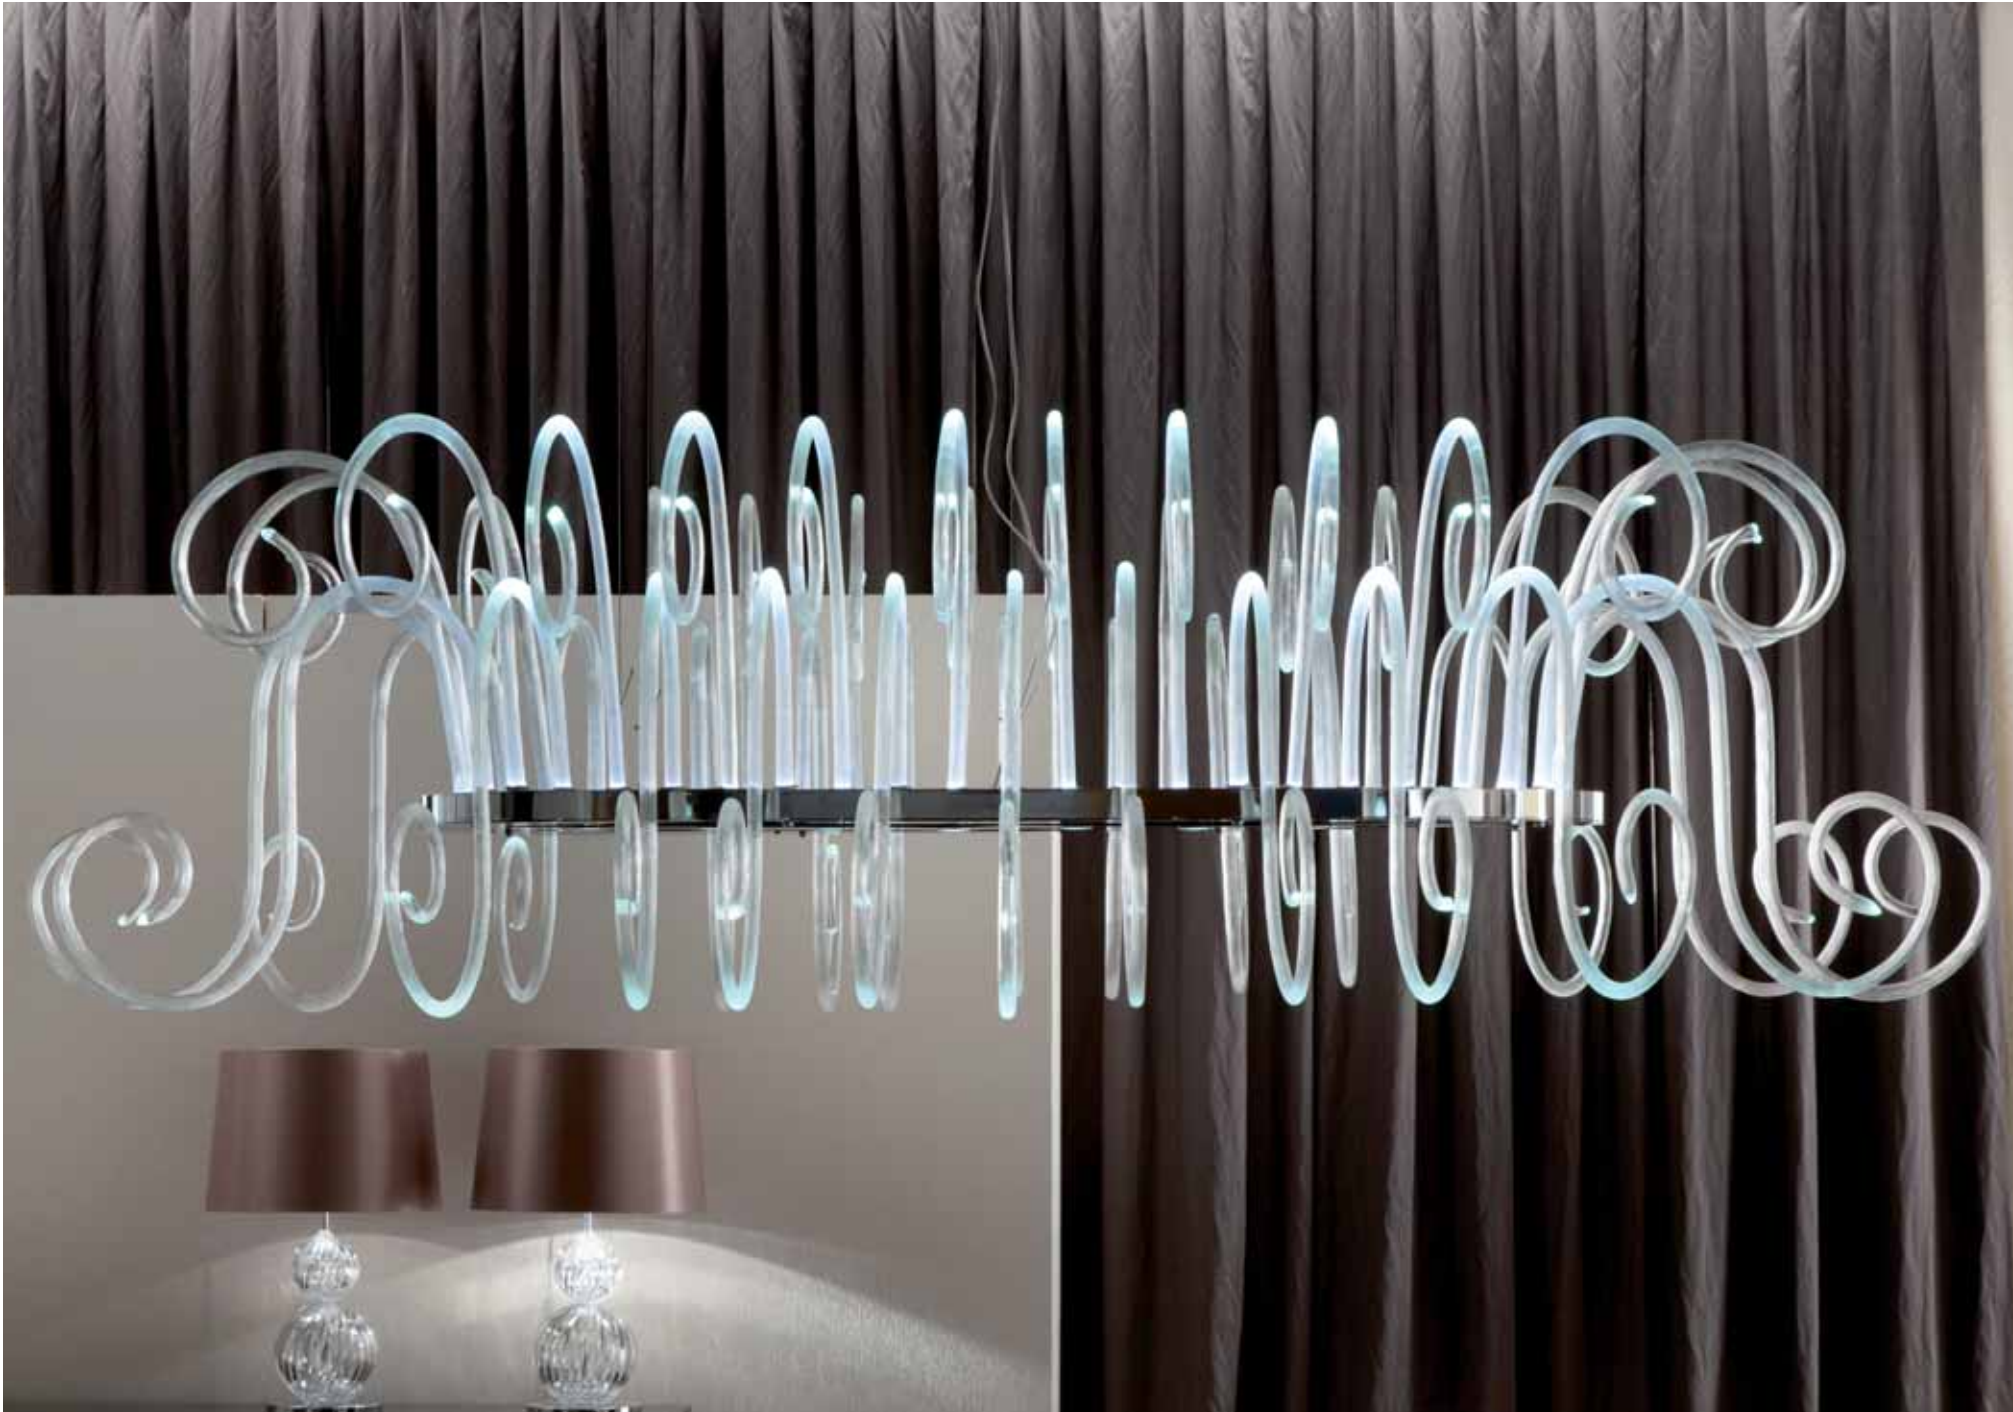

giorgio collection

LUXURY EXPERIENCE
MADE IN ITALY

D A Y D R E A M

giorgio collection

LUXURY EXPERIENCE

MADE IN ITALY

DAYDREAM collection

When “Daydream” was conceived we were transported by the music, by the melody of the sweet sounds that express themselves with the strength of the bass. Thus the depth of the “massar ebony” expresses itself through the reflection of the diamond cut mirrors, along with the refined ceramics, the lamps with satin silk features, precious wool and silk carpets, the sofas dressed with the most refined quality leathers and the finest fabrics. Above all the elaborate Murano blow glass chandeliers that join tradition and modern day eclecticism. The “Daydream collection” wants to make you dream joining the upmost craftsmanship with antique materials, it wants to amaze you with the simplicity and the elegance of the great melodies.

design: Giorgio Soressi

DINING ROOM

LIVING ROOM

ACCESSORIES

CERAMIC

BEDSPREAD

TECHNICAL DETAILS

Rectangular table in makassar ebony veneer with top in high gloss shining polyester and structure in satin finish. Fixed top with insert on the edges in beveled mirrors. Available in three different sizes: