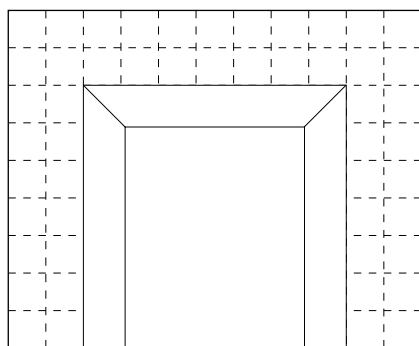

Sayonara SX 132

Size: cm 132W x 108D x 80H
Size: 52"W x 42½"D x 31½"H

Sayonara SX 108

Size: cm 108W x 108D x 80H
Size: 42½"W x 42½"D x 31½"H

Art. **Sayonara modular sofa system (END SIDE RIGTH FACING)**

Sayonara sofa end side right facing unit available in first grade leather, nubuk leather, lizard printed leather, velvet or suede fabric.
Outer frame with square stitchings finish and seat in polyurethane foam wrapped in down feather, 1 back pillow 100% down filling.

Sayonara DX 132

Size: cm 132W x 108D x 80H
Size: 52"W x 42½"D x 31½"H

Sayonara DX 108

Size: cm 108W x 108D x 80H
Size: 42½"W x 42½"D x 31½"H

Art. **Sayonara modular sofa system (CENTER)**

Sayonara sofa center unit available in first grade leather, nubuk leather, lizard printed leather, velvet or suede fabric.
Outer frame with square stitchings finish and seat in polyurethane foam wrapped in down feather, 1 back pillow 100% down filling.

Sayonara E 96

Size: cm 96W x 108D x 80H
Size: 38"W x 42½"D x 31½"H

Sayonara E 72

Size: cm 72W x 108D x 80H
Size: 28½"W x 42½"D x 31½"H

Art. **Sayonara modular sofa system (CORNER)**

Sayonara sofa corner unit available in first grade leather, nubuk leather, lizard printed leather, velvet or suede fabric.
Outer frame with square stitchings finish and seat in polyurethane foam wrapped in down feather, 1 back pillow 100% down filling.

Sayonara C

Size: cm 108W x 108D x 80H
Size: 42½"W x 42½"D x 31½"H

Art. **Sayonara modular sofa system (ARM CHAIR)**

Sayonara arm chair available in first grade leather, nubuk leather, lizard printed leather, velvet or suede fabric.
Outer frame with square stitchings finish and seat in polyurethane foam wrapped in down feather, 1 back pillow 100% down filling.