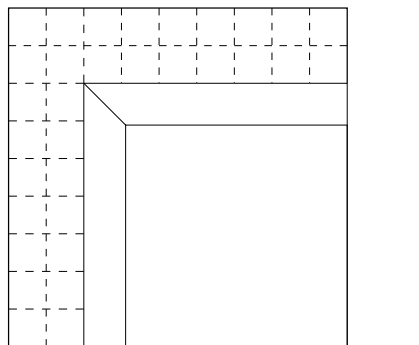

Sayonara SX 132

Size: cm 132W x 108D x 80H
Size: 52"W x 42½"D x 31½"H

Sayonara SX 108

Size: cm 108W x 108D x 80H
Size: 42½"W x 42½"D x 31½"H

Art. **Sayonara modular sofa system (END SIDE RIGTH FACING)**

Sayonara sofa end side right facing unit available in first grade leather, nubuk leather, lizard printed leather, velvet or suede fabric.
Outer frame with square stitchings finish and seat in polyurethane foam wrapped in down feather, 1 back pillow 100% down filling.

Sayonara DX 132

Size: cm 132W x 108D x 80H
Size: 52"W x 42½"D x 31½"H

Sayonara DX 108

Size: cm 108W x 108D x 80H
Size: 42½"W x 42½"D x 31½"H

Art. **Sayonara modular sofa system (CENTER)**

Sayonara sofa center unit available in first grade leather, nubuk leather, lizard printed leather, velvet or suede fabric.
Outer frame with square stitchings finish and seat in polyurethane foam wrapped in down feather, 1 back pillow 100% down filling.

Sayonara E 96

Size: cm 96W x 108D x 80H
Size: 38"W x 42½"D x 31½"H

Sayonara E 72

Size: cm 72W x 108D x 80H
Size: 28½"W x 42½"D x 31½"H

Art. **Sayonara modular sofa system (CORNER)**

Sayonara sofa corner unit available in first grade leather, nubuk leather, lizard printed leather, velvet or suede fabric.
Outer frame with square stitchings finish and seat in polyurethane foam wrapped in down feather, 1 back pillow 100% down filling.