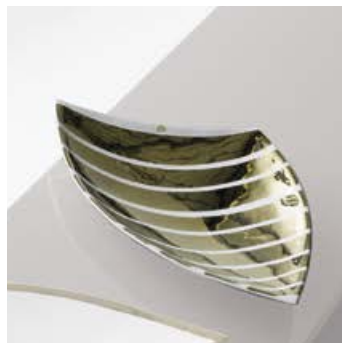

Art. **Zoe center tray**

Ceramic center tray in white colour with details in 24k gold finish.

Size: cm 60W x 35D x 5H
Size: 24"W x 14"D x 1 1/2"H